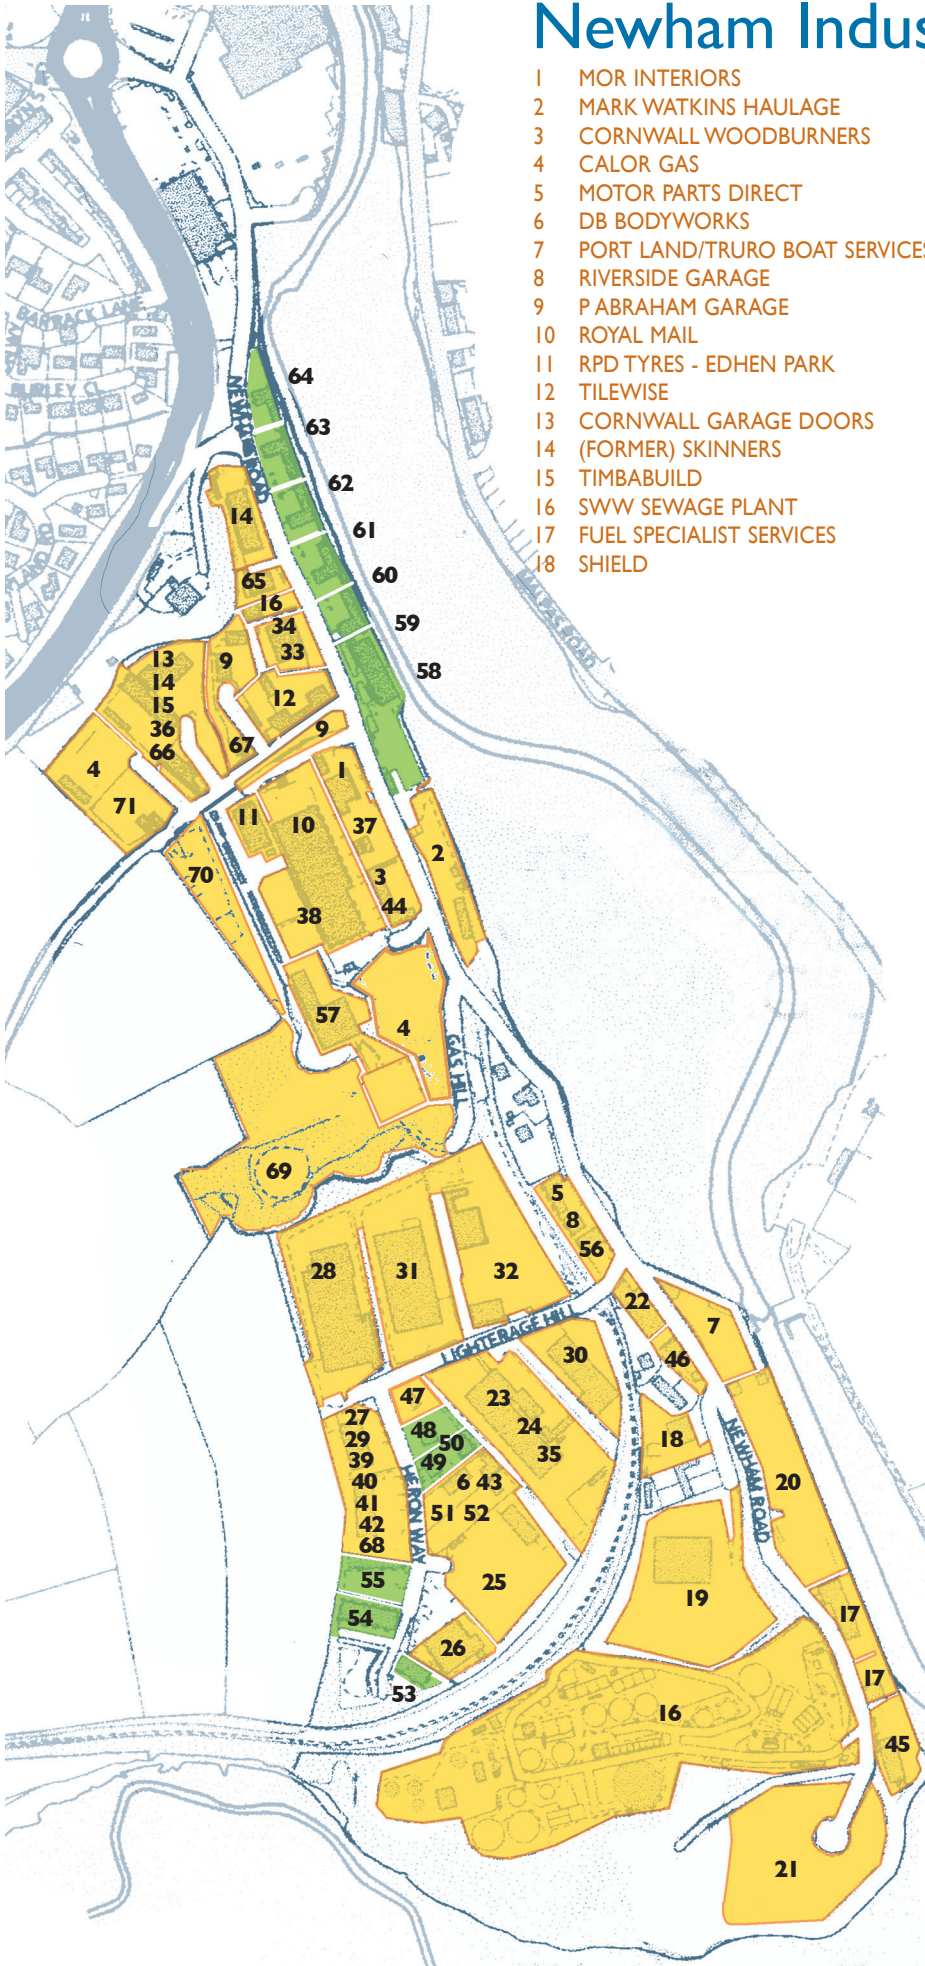

BI, B2+B8 categories within Newham Industrial Estate

- | | |
|---------------------------------|--|
| 1 MOR INTERIORS | 19 MACSALVORS |
| 2 MARK WATKINS HAULAGE | 20 TRURO RECYCLING |
| 3 CORNWALL WOODBURNERS | 21 PORT OF TRURO |
| 4 CALOR GAS | 22 FRESH FROM CORNWALL |
| 5 MOTOR PARTS DIRECT | 23 HOWDENS |
| 6 DB BODYWORKS | 24 FIRST BUSES |
| 7 PORT LAND/TRURO BOAT SERVICES | 25 VOSPERS |
| 8 RIVERSIDE GARAGE | 26 WOLSELEY |
| 9 P ABRAHAM GARAGE | 27 CITY PLUMBING |
| 10 ROYAL MAIL | 28 CONWAY BAILEY TRANSPORT |
| 11 RPD TYRES - EDHEN PARK | 29 BROOKLANDS GARAGE |
| 12 TILEWISE | 30 ROSELAND FURNITURE - INDY HOUSE |
| 13 CORNWALL GARAGE DOORS | 31 JEWSONS |
| 14 (FORMER) SKINNERS | 32 BIFFA |
| 15 TIMBABUILD | 33 SCREWFIX |
| 16 SWW SEWAGE PLANT | 34 ATS |
| 17 FUEL SPECIALIST SERVICES | 35 CITY MOT |
| 18 SHIELD | 36 COAST TO COAST MOTORHOMES |
| | 37 ENTERPRISE RENT A CAR |
| | 38 EUROPCAR |
| | 39 R&L FRAMING |
| | 40 ST JOHNS AMBULANCE |
| | 41 SPOTLESS CLEANING |
| | 42 TRUSTED TECH |
| | 43 CORNWALL HIGH PERFORMANCE |
| | 44 WE BUY ANY CAR |
| | 45 FALMOUTH PILOT CUTTER BOATYARD |
| | 46 HARBOUR STORES |
| | 47 THREE RIVERS FURNITURE |
| | 48 VOLUNTEER CORNWALL |
| | 49 BLUE WING HOUSE |
| | 50 MERIDIAN HOUSE |
| | 51 STAR INTERNATIONAL |
| | 52 INSPIRED LIVING |
| | 53 CALENICK HOUSE |
| | 54 ST PIRAN HOUSE - FIRST STEP HOUSE |
| | 55 RIVERSIDE HOUSE |
| | 56 ABSOLUTE INTERIORS |
| | 57 ROUTE NOTE |
| | 58 CMA HOUSE |
| | 59 MORLAIX HOUSE - CHY JENNER |
| | 60 PEAT HOUSE |
| | 61 QUAYSIDE/HERON HOUSE |
| | 62 WALSINGHAM HOUSE |
| | 63 CHY NYVEROW HOUSE |
| | 64 VIVIAN HOUSE |
| | 65 CRUSADER HOUSE |
| | 66 KARTHA HOUSE |
| | 67 UNITS 2-6 HIGHER NEWHAM LANE |
| | 68 MILLBROOK HEALTHCARE |
| | 69 QUARRY (POTENTIAL DEVELOPMENT LAND) |
| | 70 POTENTIAL DEVELOPMENT LAND |
| | 71 AMPLE STORAGE |