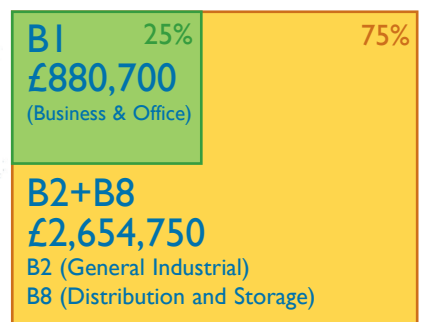

BI, B2+B8 categories within Newham Industrial Estate

- | | |
|---------------------------------|--|
| 1 MOR INTERIORS | 19 MACSALVORS |
| 2 MARK WATKINS HAULAGE | 20 TRURO RECYCLING |
| 3 CORNWALL WOODBURNERS | 21 PORT OF TRURO |
| 4 CALOR GAS | 22 FRESH FROM CORNWALL |
| 5 MOTOR PARTS DIRECT | 23 HOWDENS |
| 6 DB BODYWORKS | 24 FIRST BUSES |
| 7 PORT LAND/TRURO BOAT SERVICES | 25 VOSPERS |
| 8 RIVERSIDE GARAGE | 26 WOLSELEY |
| 9 P ABRAHAM GARAGE | 27 CITY PLUMBING |
| 10 ROYAL MAIL | 28 CONWAY BAILEY TRANSPORT |
| 11 RPD TYRES - EDHEN PARK | 29 BROOKLANDS GARAGE |
| 12 TILEWISE | 30 ROSELAND FURNITURE - INDY HOUSE |
| 13 CORNWALL GARAGE DOORS | 31 JEWSONS |
| 14 (FORMER) SKINNERS | 32 BIFFA |
| 15 TIMBABUILD | 33 SCREWFIX |
| 16 SWW SEWAGE PLANT | 34 ATS |
| 17 FUEL SPECIALIST SERVICES | 35 CITY MOT |
| 18 SHIELD | 36 COAST TO COAST MOTORHOMES |
| | 37 ENTERPRISE RENT A CAR |
| | 38 EUROPCAR |
| | 39 R&L FRAMING |
| | 40 ST JOHNS AMBULANCE |
| | 41 SPOTLESS CLEANING |
| | 42 TRUSTED TECH |
| | 43 CORNWALL HIGH PERFORMANCE |
| | 44 WE BUY ANY CAR |
| | 45 FALMOUTH PILOT CUTTER BOATYARD |
| | 46 HARBOUR STORES |
| | 47 THREE RIVERS FURNITURE |
| | 48 VOLUNTEER CORNWALL |
| | 49 BLUE WING HOUSE |
| | 50 MERIDIAN HOUSE |
| | 51 STAR INTERNATIONAL |
| | 52 INSPIRED LIVING |
| | 53 CALENICK HOUSE |
| | 54 ST PIRAN HOUSE - FIRST STEP HOUSE |
| | 55 RIVERSIDE HOUSE |
| | 56 ABSOLUTE INTERIORS |
| | 57 ROUTE NOTE |
| | 58 CMA HOUSE |
| | 59 MORLAIX HOUSE - CHY JENNER |
| | 60 PEAT HOUSE |
| | 61 QUAYSIDE/HERON HOUSE |
| | 62 WALSINGHAM HOUSE |
| | 63 CHY NYVEROW HOUSE |
| | 64 VIVIAN HOUSE |
| | 65 CRUSADER HOUSE |
| | 66 KARTHA HOUSE |
| | 67 UNITS 2-6 HIGHER NEWHAM LANE |
| | 68 MILLBROOK HEALTHCARE |
| | 69 QUARRY (POTENTIAL DEVELOPMENT LAND) |
| | 70 POTENTIAL DEVELOPMENT LAND |
| | 71 AMPLE STORAGE |